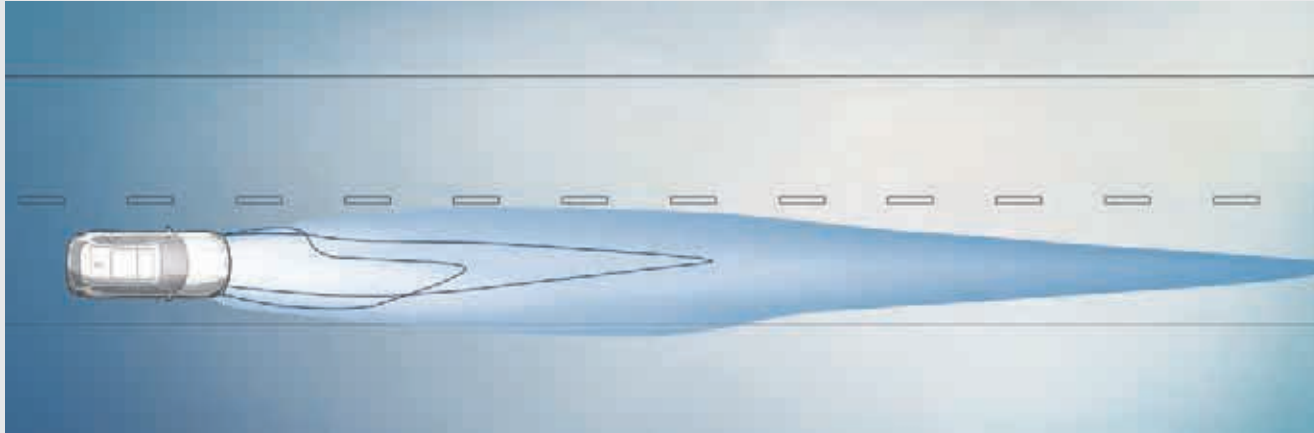

In laser high-beam mode, **BMW Laserlight with X Signature** illuminates a range of up to 600 m, nearly twice as far as that of conventional headlights. Better visibility in the dark significantly increases safety. The blue X signature and the "BMW Laser" lettering underline the vehicle's technological standards.