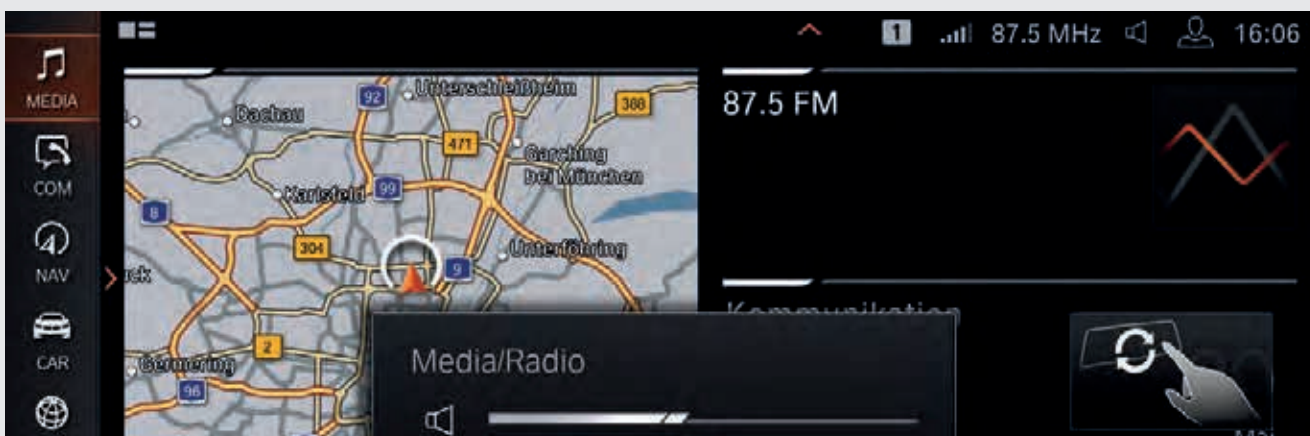

With **BMW Gesture Control**, certain functions can be operated by means of defined hand movements. For certain operations the system will for example recognise gestures such as swiping or pointing for accepting or rejecting an incoming call or circular motions of the index finger to adjust volume.