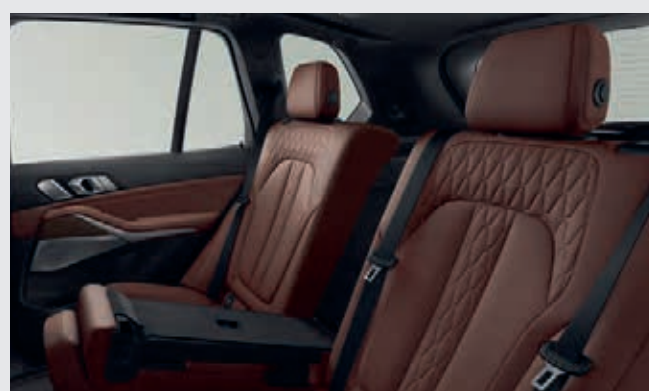

The rear backrest, dividable in a 40:20:40 split, offers great variability when it comes to transporting passengers and luggage.