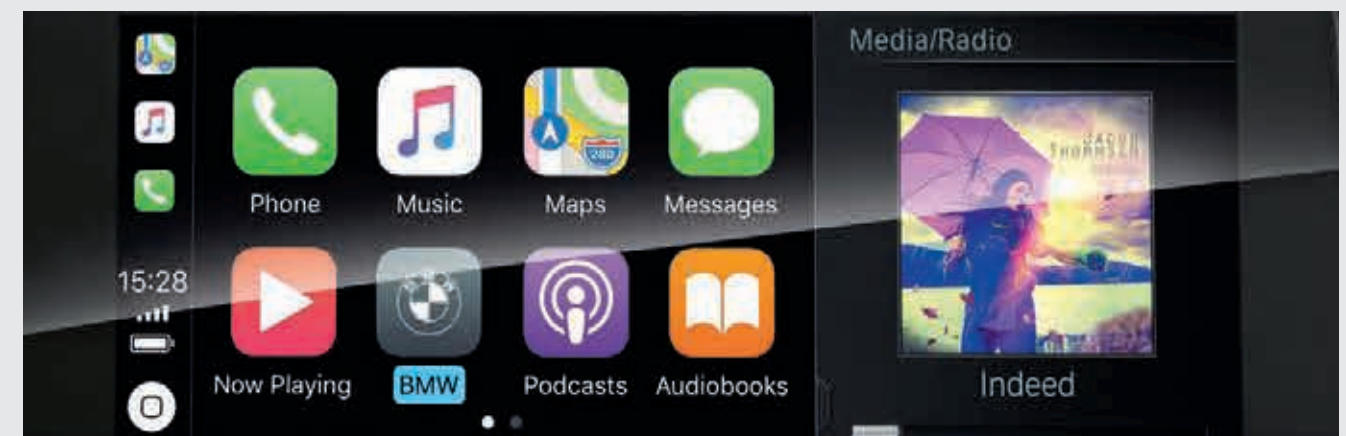

Why go without the features of your smartphone in your BMW when you can continue operating it as usual? With smartphone integration, your vehicle supports Apple CarPlay^{1,2} and Android Auto by means of a wireless connection between your smartphone and the vehicle. This allows you to conveniently use familiar functions and various apps in the vehicle.

¹ Apps available on Apple CarPlay® is dependent on country specific offer by Apple.

² The compatibility and range of functions from Apple CarPlay® depend on the model year and the software installed on the iPhone®. When the Apple CarPlay® preparation is used, selected vehicle data is transferred to the phone. The mobile phone manufacturer is responsible for further data processing.