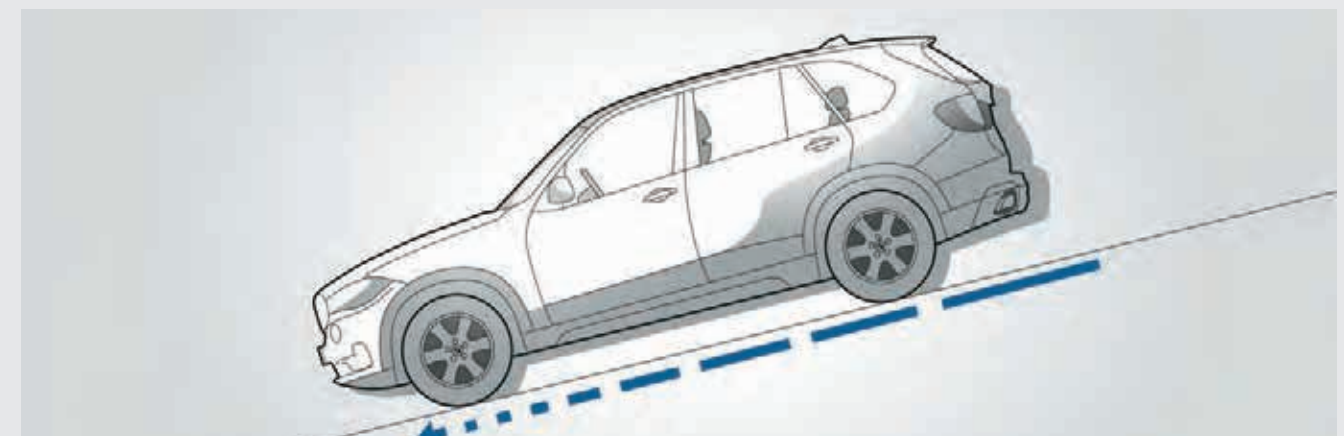

The **Hill Descent Control (HDC)** in the BMW X5 is a system which, when activated ensures that the vehicle can master the steepest downhill runs automatically and safely at just above walking pace, without the driver having to brake.