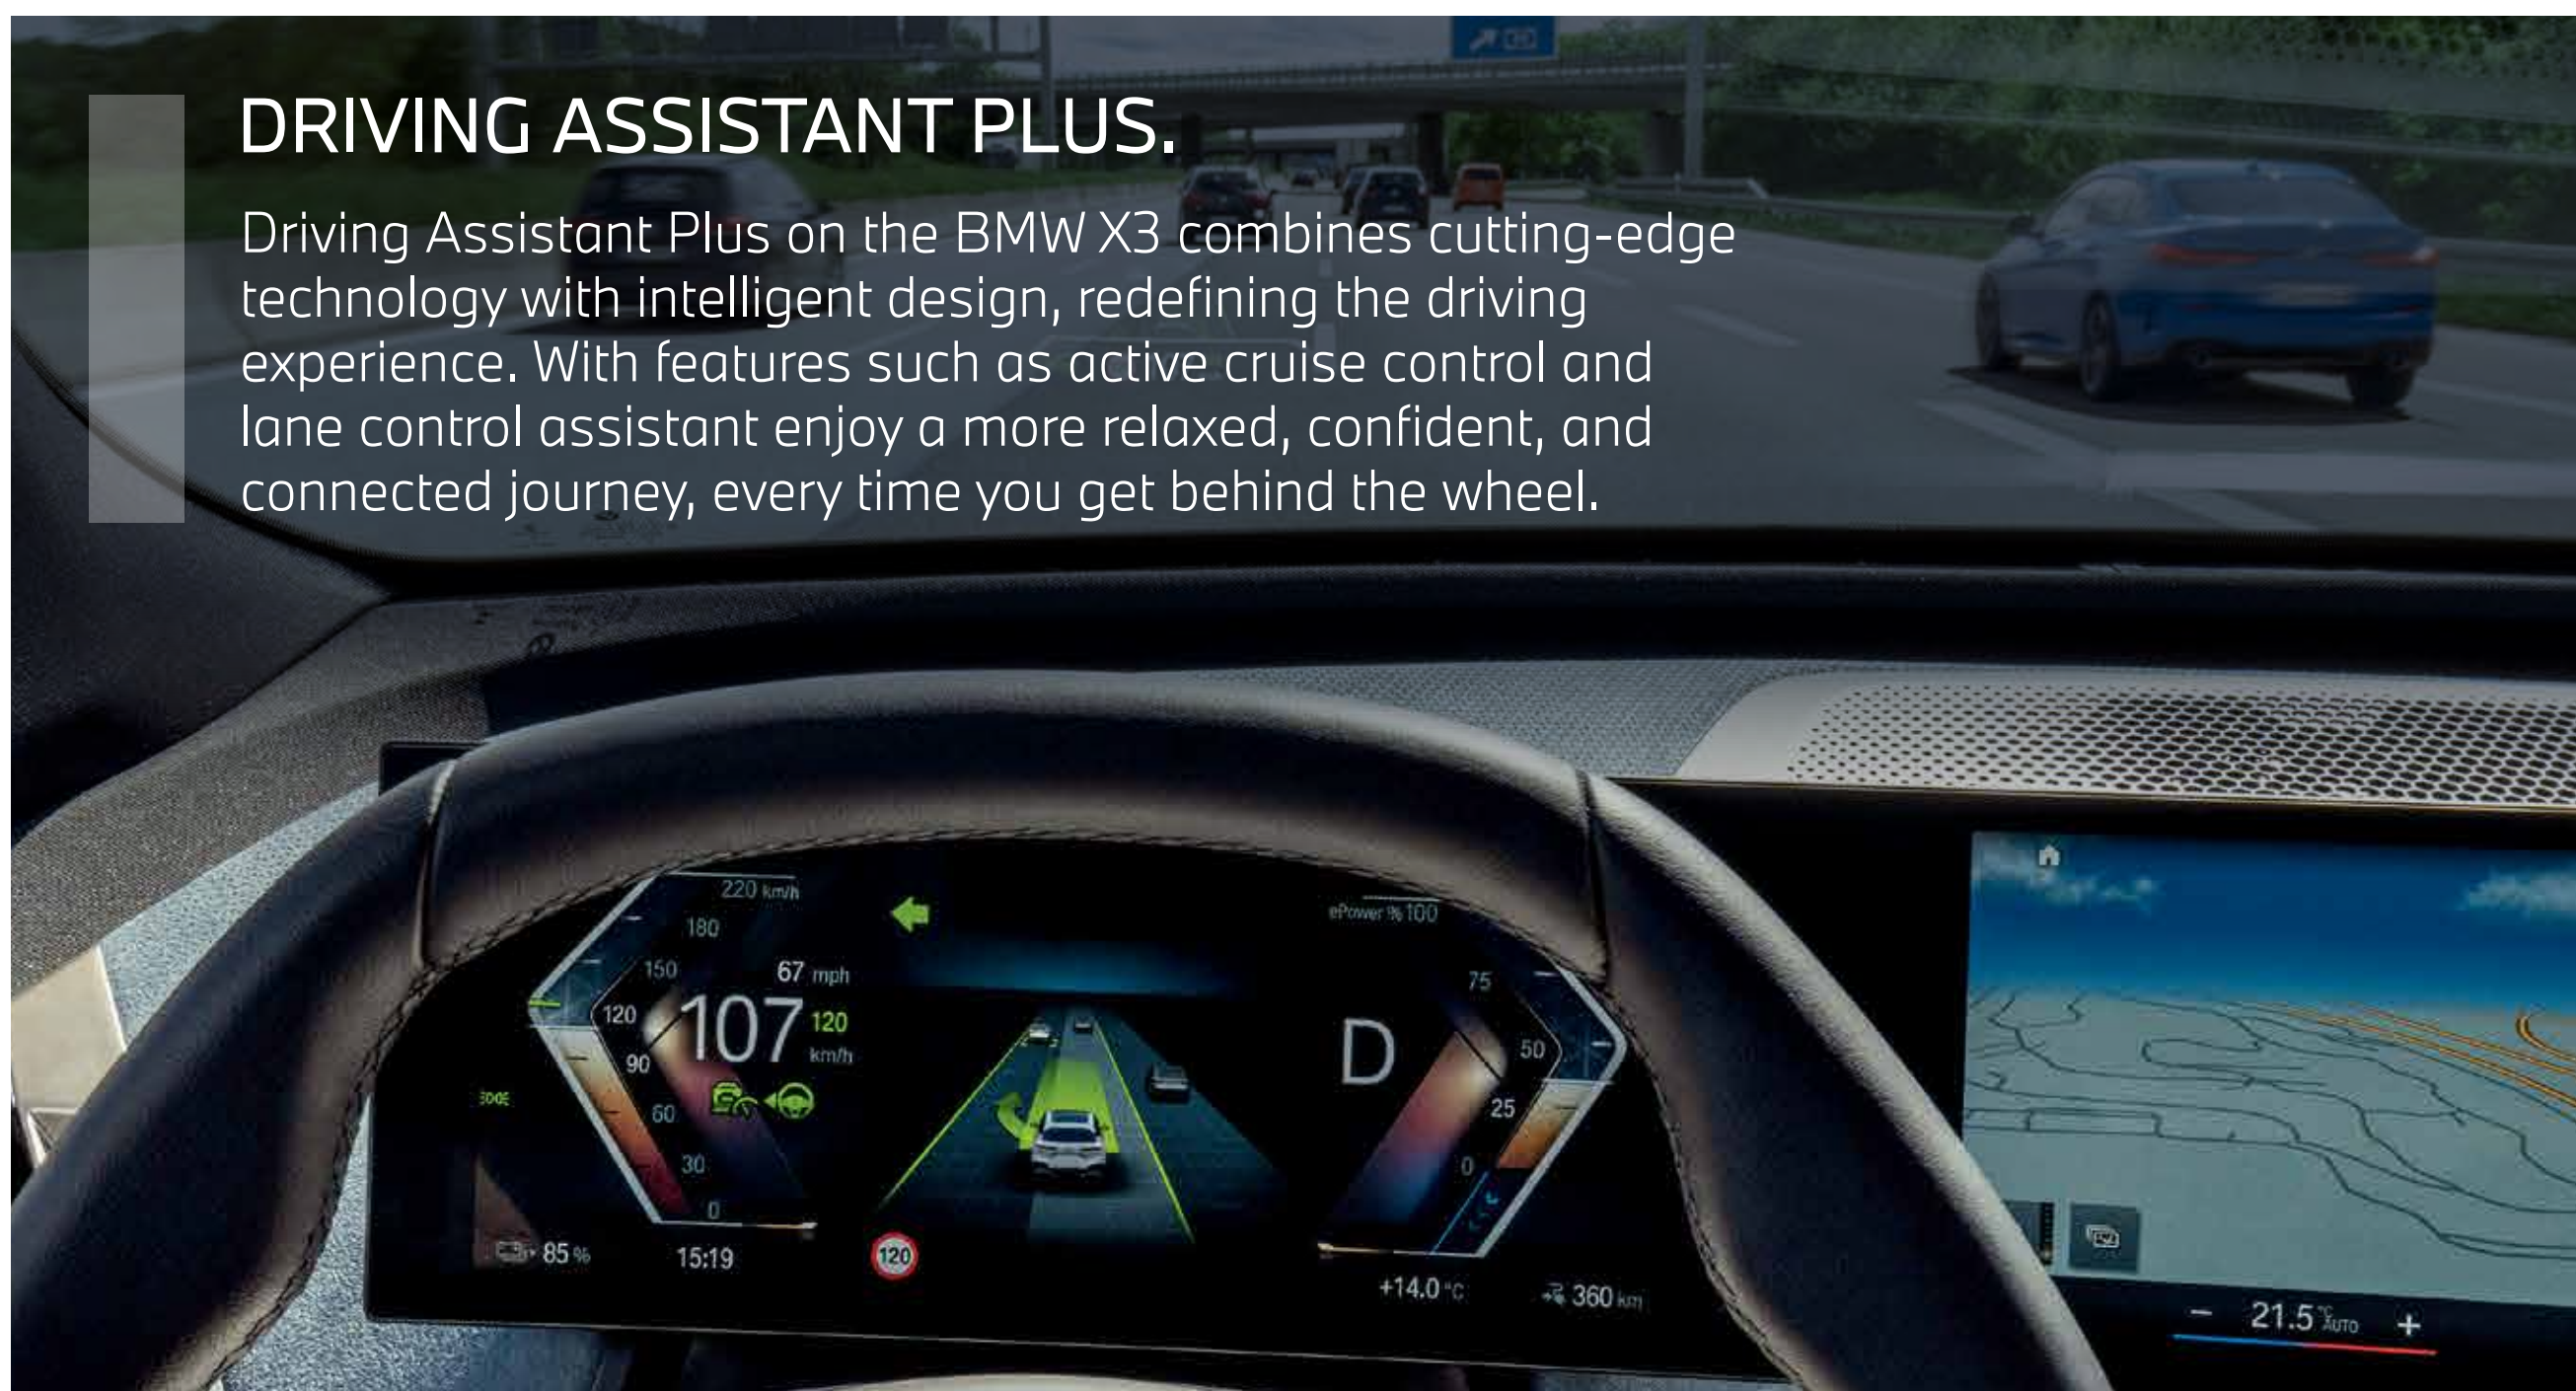

CLASS-LEADING TECHNOLOGY.

DRIVING ASSISTANT PLUS.

Driving Assistant Plus on the BMW X3 combines cutting-edge technology with intelligent design, redefining the driving experience. With features such as active cruise control and lane control assistant enjoy a more relaxed, confident, and connected journey, every time you get behind the wheel.

AUGMENTED VIEW.

Experience the future of navigation with BMW Augmented View. This groundbreaking feature combines real-world visuals with digital information, seamlessly integrating into your driving experience.

PARKING ASSISTANT PLUS.

Parking Assistant Plus in the BMW X3 combines advanced technology with intelligent design, simplifying the parking experience. Enjoy class-leading features like reversing assistant with 360 degree view which helps the BMW X3 reverse out of parking spaces safely, with the system remembering the last 50 meters driven.