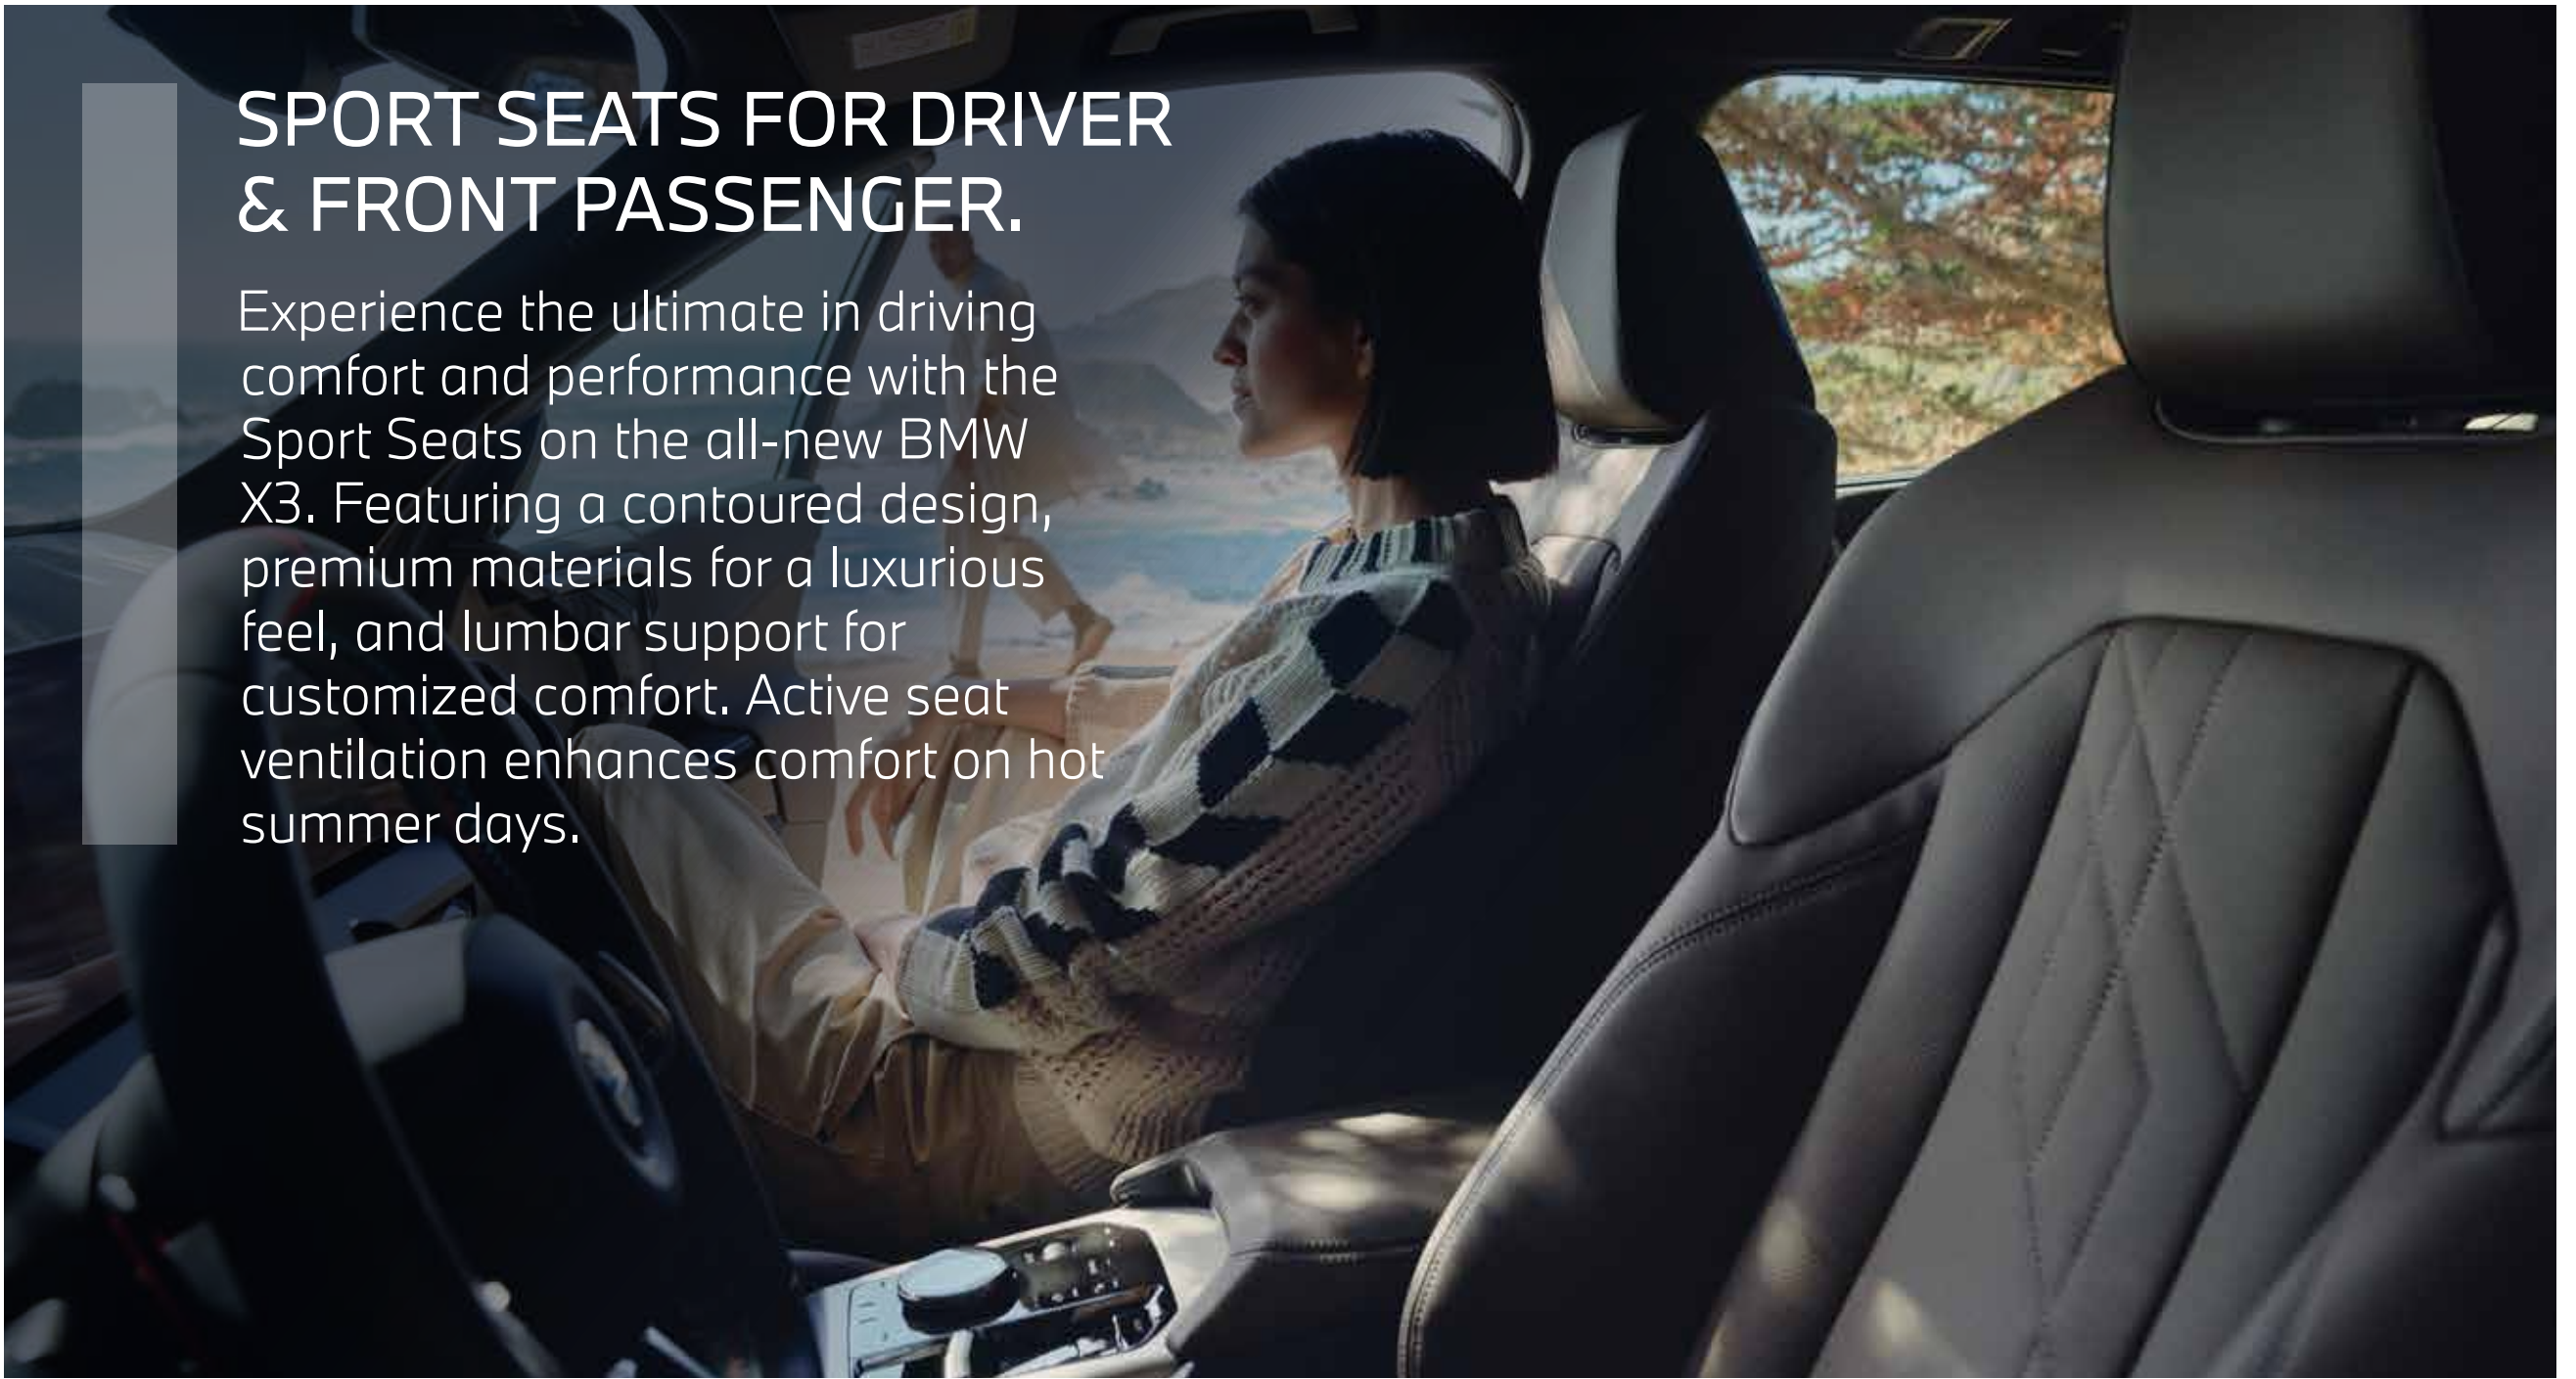

A WINDOW TO THE SKY.

Breathe in openness with the largest panoramic glass roof in the segment. Stretching from edge to edge, it floods the cabin with natural light, creating a spacious and inviting atmosphere for every passenger.

INTERIOR HIGHLIGHTS.

SPORT SEATS FOR DRIVER & FRONT PASSENGER.

Experience the ultimate in driving comfort and performance with the Sport Seats on the all-new BMW X3. Featuring a contoured design, premium materials for a luxurious feel, and lumbar support for customized comfort. Active seat ventilation enhances comfort on hot summer days.