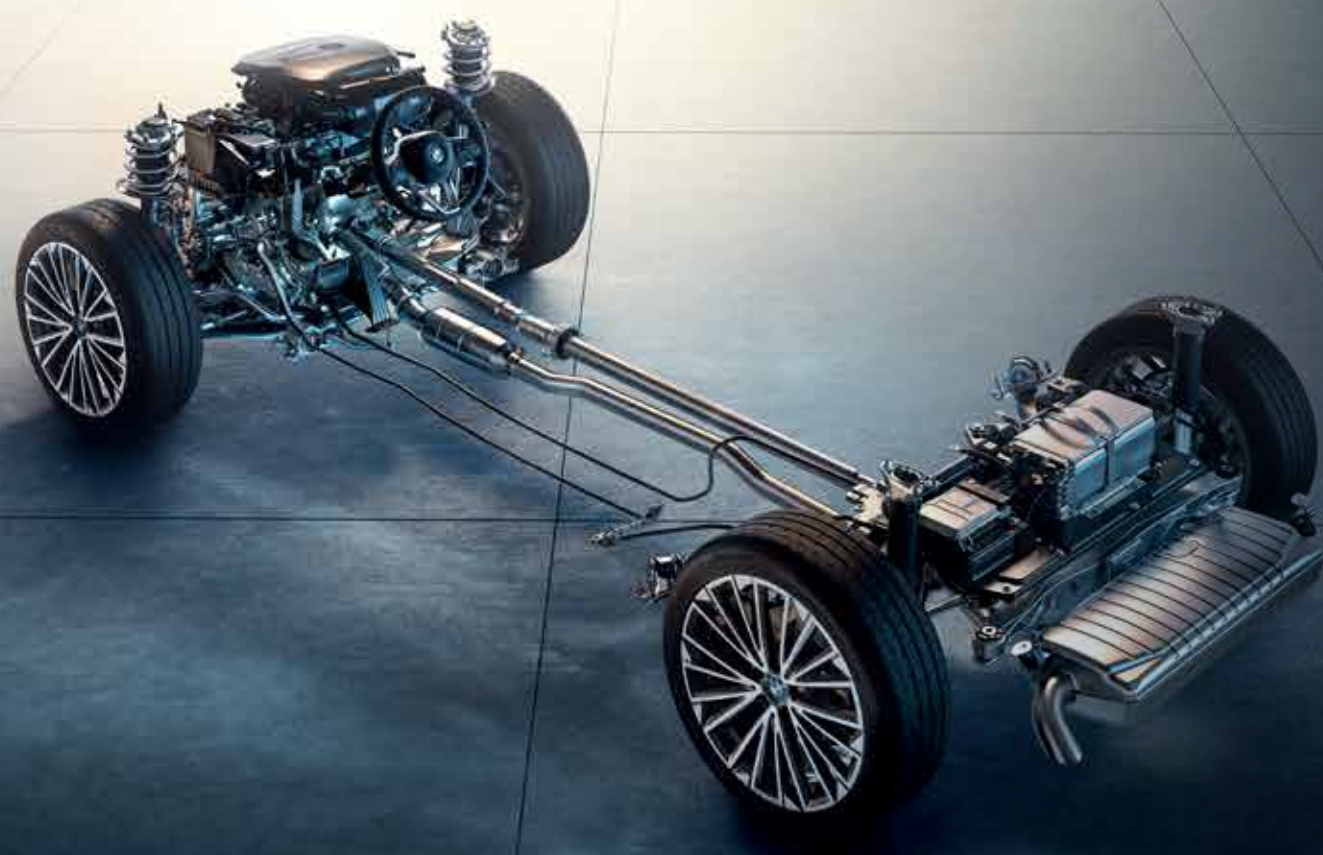

ADAPTIVE SUSPENSION.

Experience the ultimate in driving flexibility with the Adaptive Suspension on the BMW X3. Choose from multiple driving modes, so you can adapt to changing road conditions or simply match your mood. Whether you prefer a comfortable cruise or a sporty drive, the Adaptive Suspension puts you in control, ensuring a truly personalized driving experience.