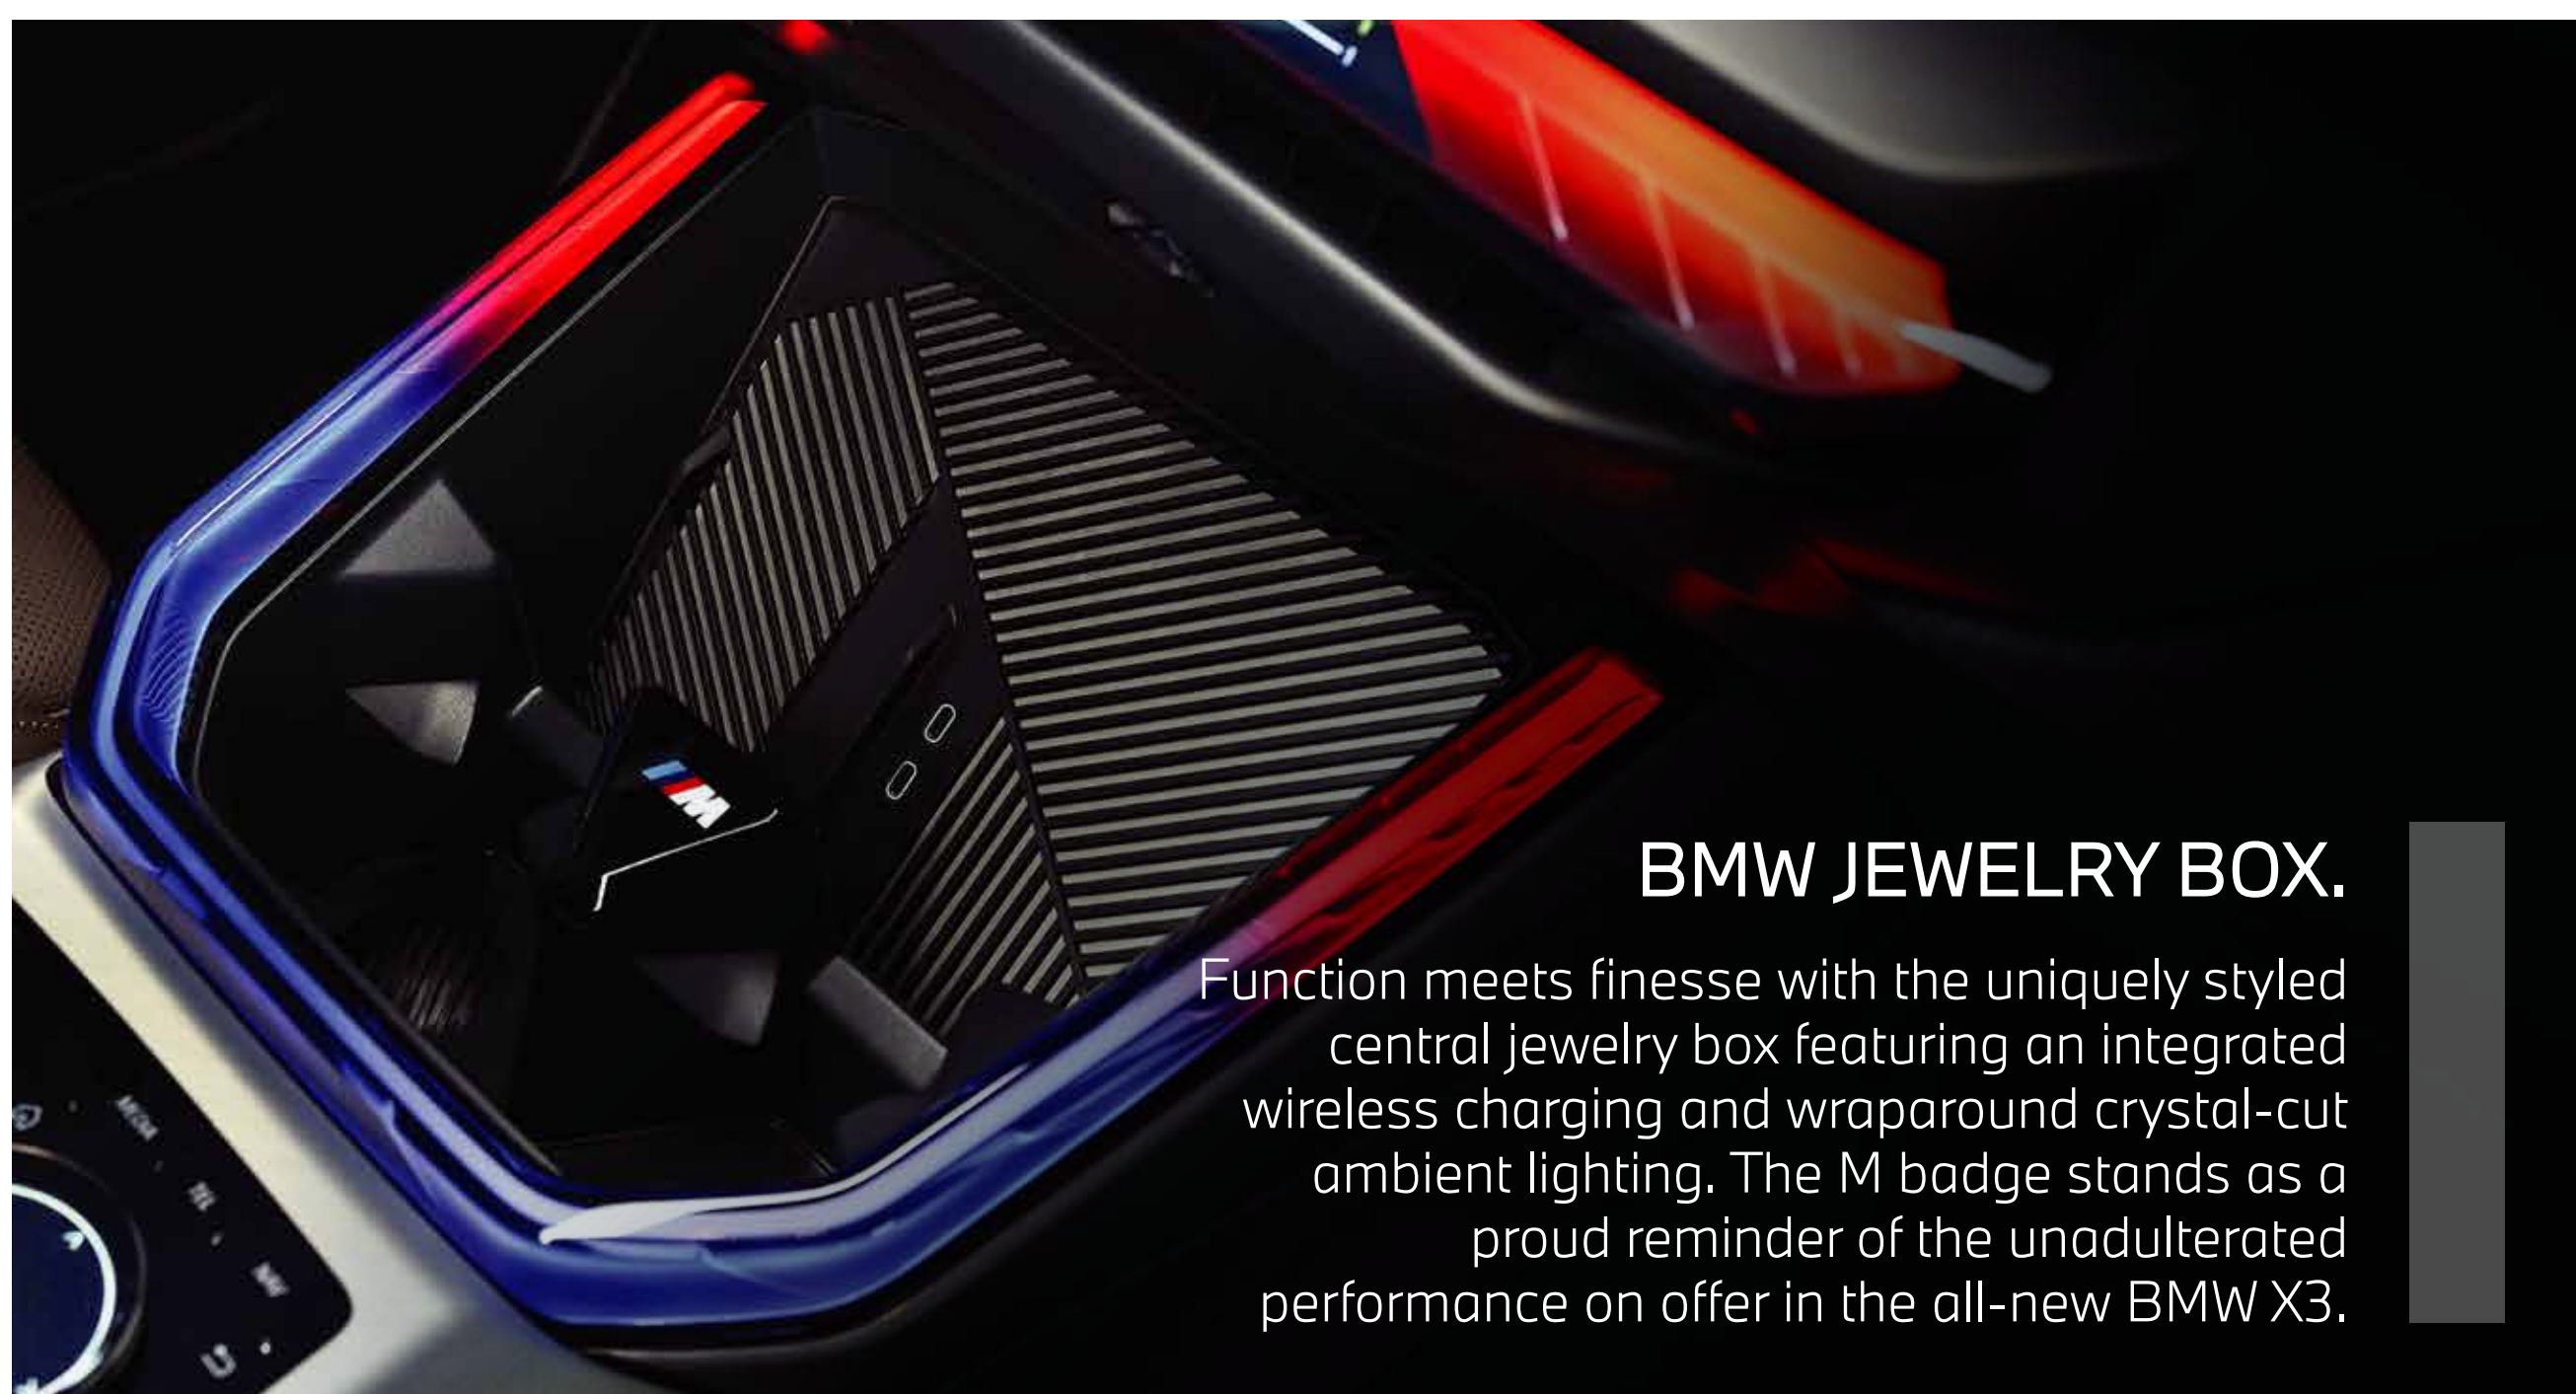

BMW JEWELRY BOX.

Function meets finesse with the uniquely styled central jewelry box featuring an integrated wireless charging and wraparound crystal-cut ambient lighting. The M badge stands as a proud reminder of the unadulterated performance on offer in the all-new BMW X3.