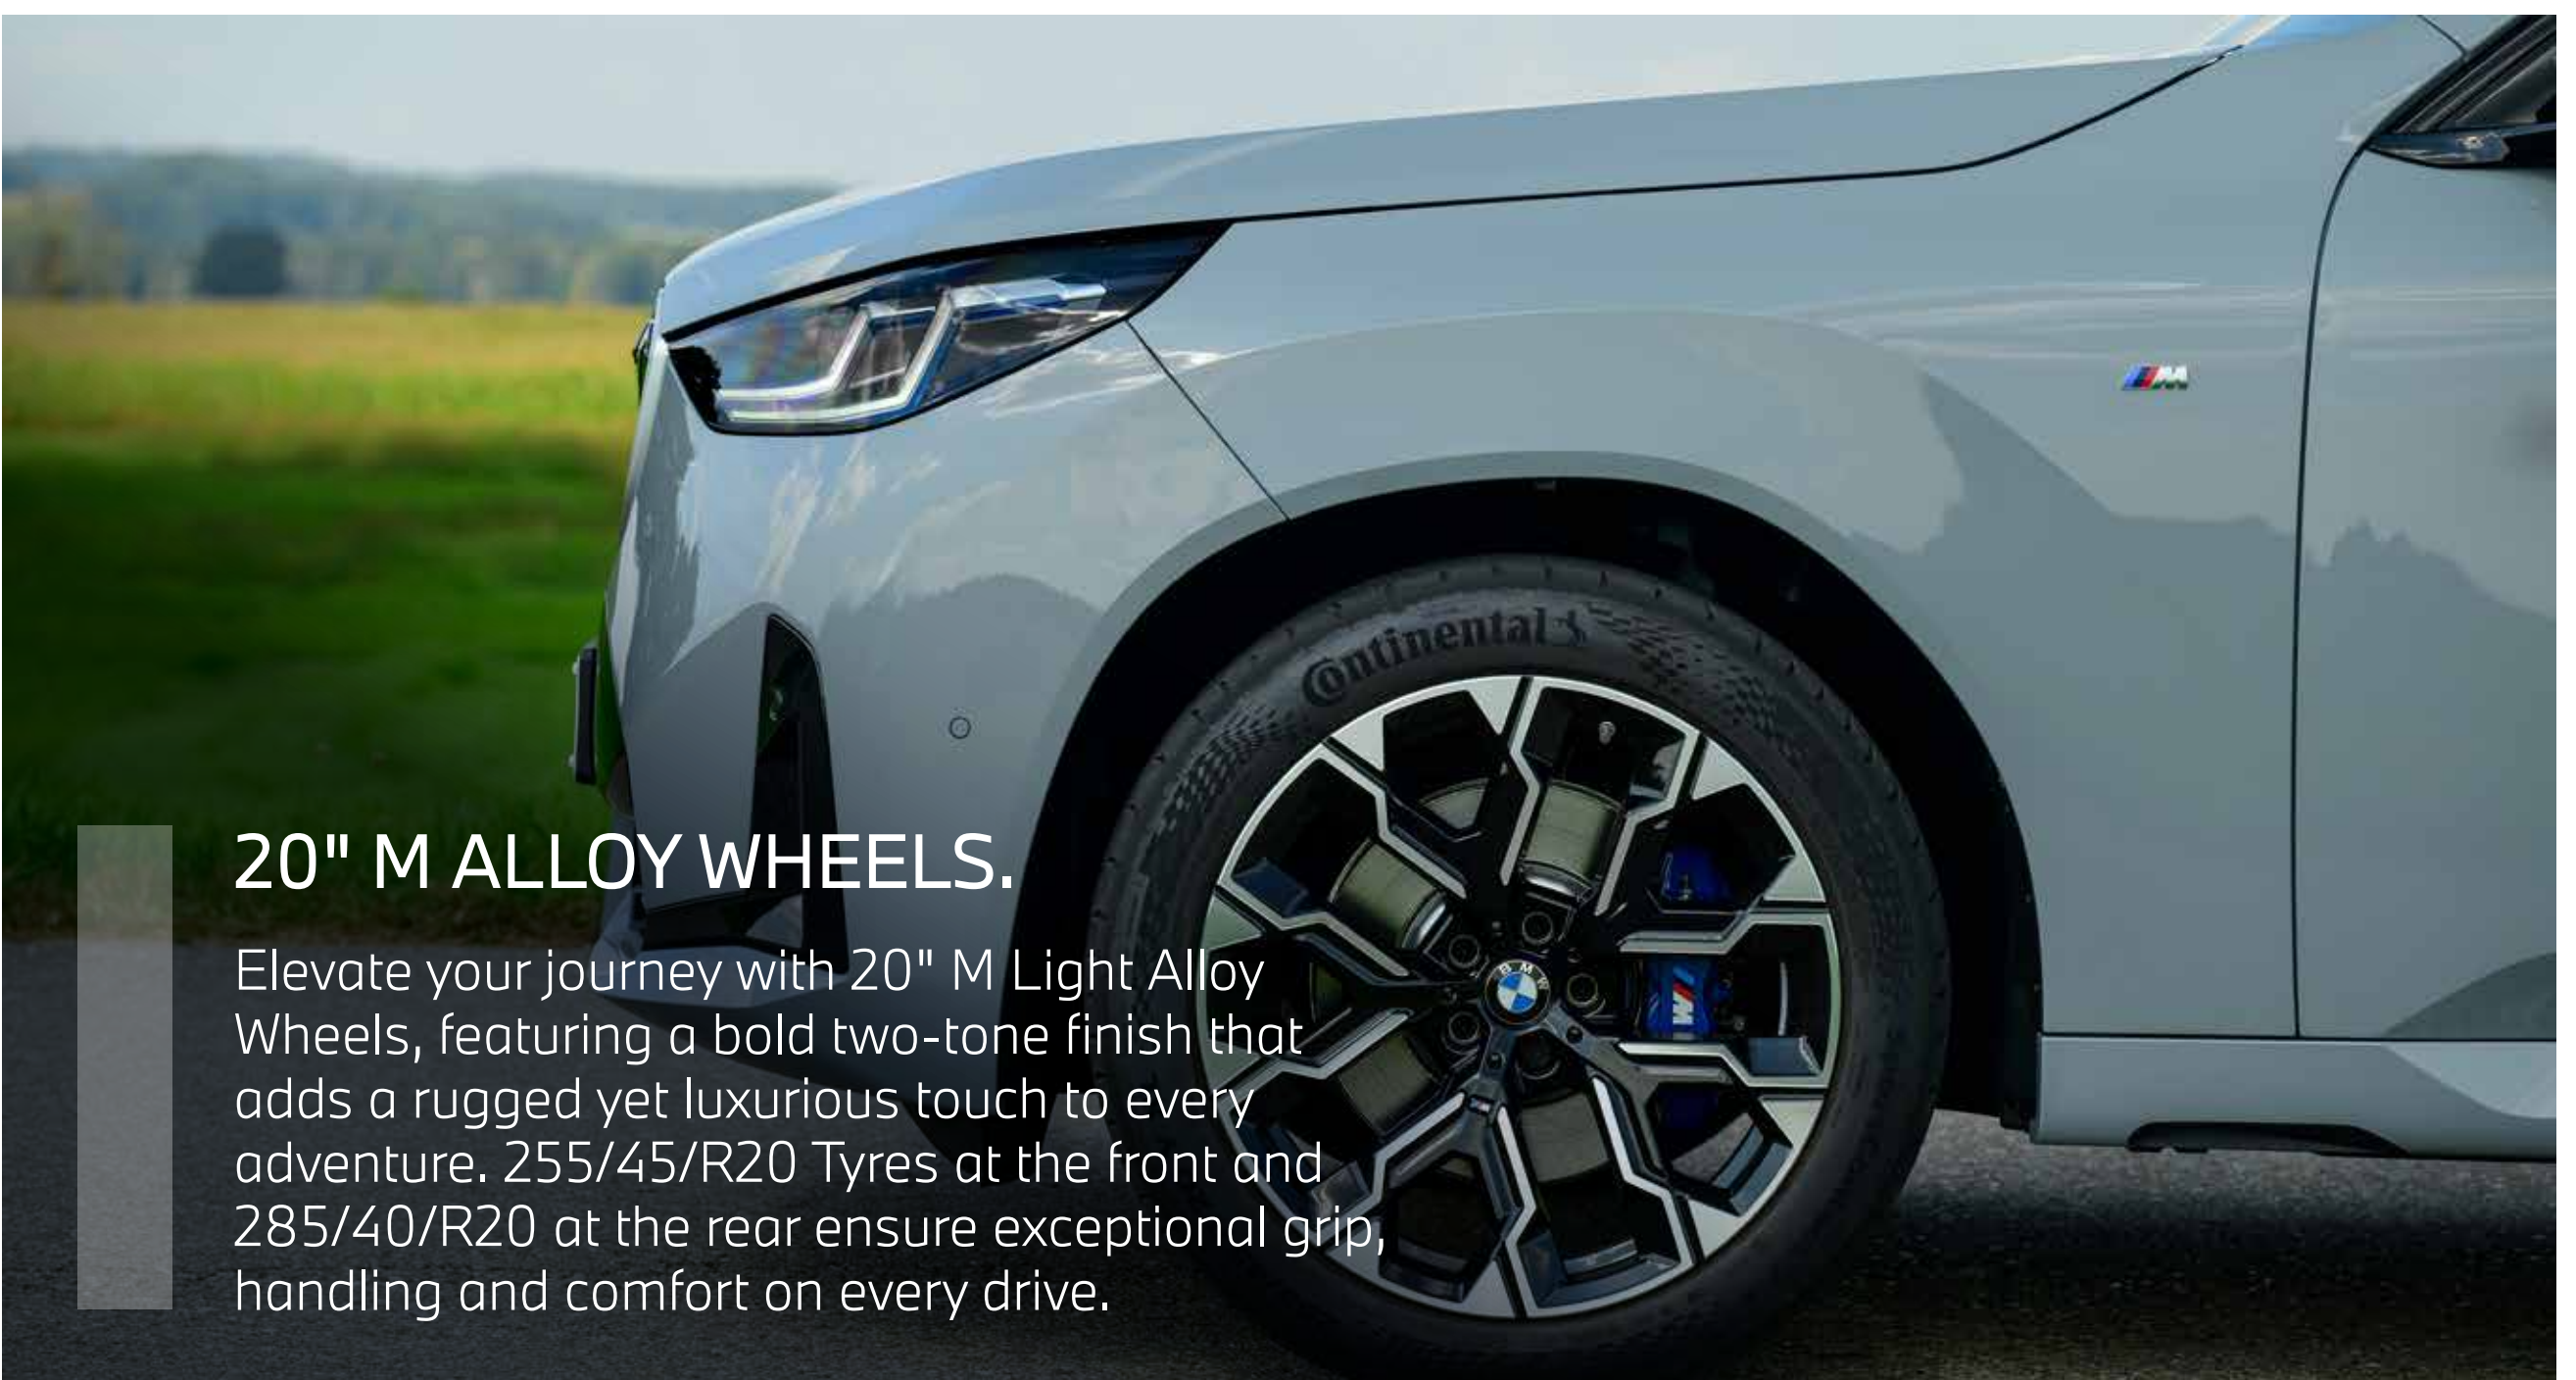

20" M ALLOY WHEELS.

Elevate your journey with 20" M Light Alloy Wheels, featuring a bold two-tone finish that adds a rugged yet luxurious touch to every adventure. 255/45/R20 Tyres at the front and 285/40/R20 at the rear ensure exceptional grip, handling and comfort on every drive.